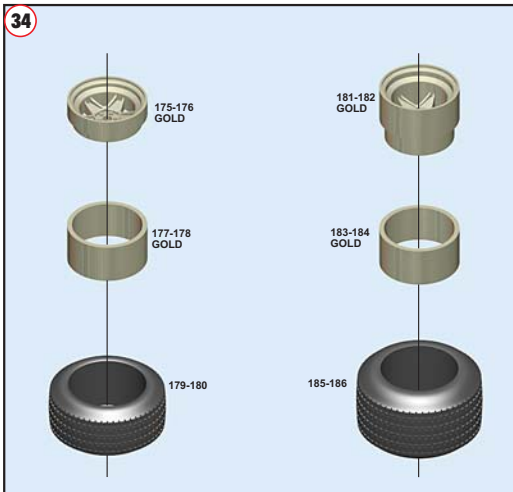

TAMEO KITS srl

Via Valle, 111 - P.O. Box 61
17022 BORGIO VEREZZI SV ITALY
Tel. 39 019 - 615.250 Fax. 39 019 - 615.310

www.tameokits.com
sales@tameokits.com
technical@tameokits.com